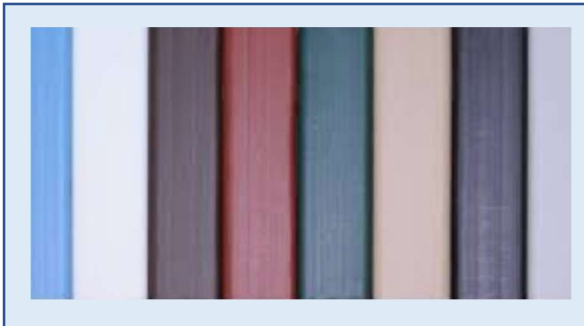

Info.SecureFenceGroup@gmail.com

Secure Fence Group

Residential & Commercial Installation and Repairs

Miami-Dade - (786) 679-1494

Broward - (786) 679-1494

Palm Beach - (786) 679-1494

Galvanized (Silver Standard Color)

Black (Plastic Coated)

Green (Plastic Coated)

Chain Link Fence come in three (3) main colors.

- < Galvanized (Silver Standard Color)
- < Black (Plastic Coated)
- < Green (Plastic Coated)
- < Other Colors also available on Special Orders